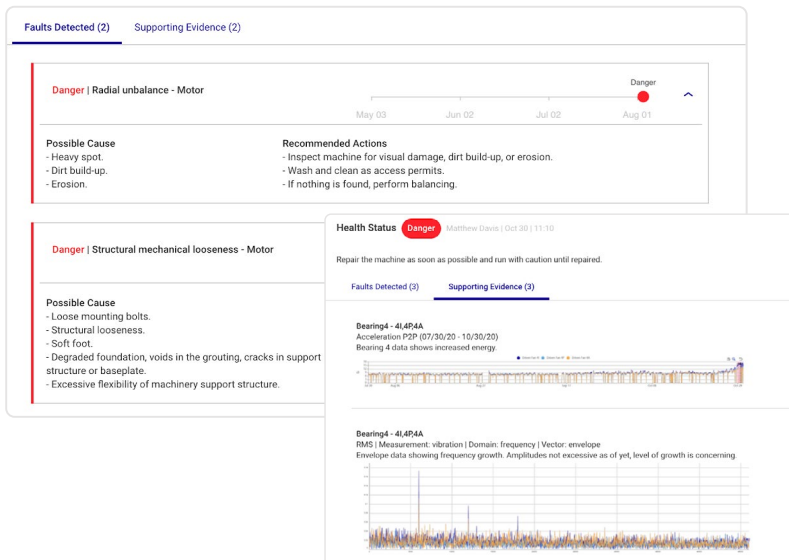

Empowered to Improve

Machine Health Lifecycle

Augury's platform provides a clear visualization of the entire lifecycle of a machine. Your team is empowered with historical fault, remediation, and validation history. Armed with data-driven health trends and patterns over time, they have the necessary insight to address underlying root cause issues versus repeating symptomatic repairs.

Empowered to Act

Prescriptive Diagnostics

Machine data analyzed by Augury's industry-leading advanced AI and machine learning algorithms are provided to your team as clear prescriptive diagnostics, including fault diagnosis and recommended remediation actions. Site personnel are provided with the right information to understand what needs to be done so they can act quickly.