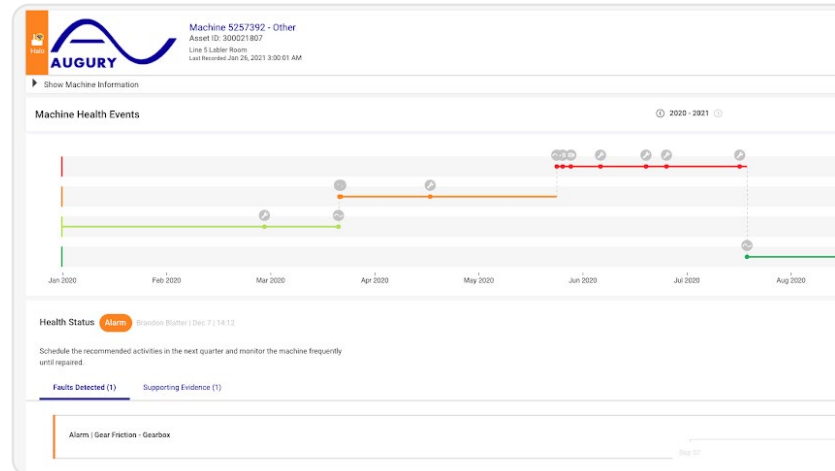

Empowered to Improve

Machine Health Lifecycle

Augury's platform provides a clear visualization of the entire lifecycle of a machine. Your team is empowered with historical fault, remediation, and validation history. Armed with data-driven health trends and patterns over time, they have the necessary insight to address underlying root cause issues versus repeating symptomatic repairs.