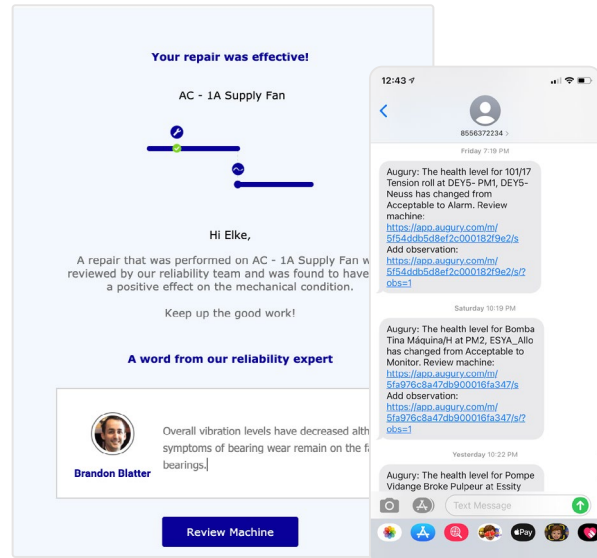

Empowered to Improve

Machine Health Lifecycle

Augury's platform provides a clear visualization of the entire lifecycle of a machine. Your team is empowered with historical fault, remediation, and validation history. Armed with data-driven health trends and patterns over time, they have the necessary insight to address underlying root cause issues versus repeating symptomatic repairs.

Empowered to Act

Prescriptive Diagnostics

Machine data analyzed by Augury's industry-leading advanced AI and machine learning algorithms are provided to your team as clear prescriptive diagnostics, including fault diagnosis and recommended remediation actions. Site personnel are provided with the right information to understand what needs to be done so they can act quickly.

Empowered to Prevent Failures

Machine Health Alerts

Augury's customizable alerts flag developing machine issues so your team receives the right information when and how it will best empower them to avert a failure.