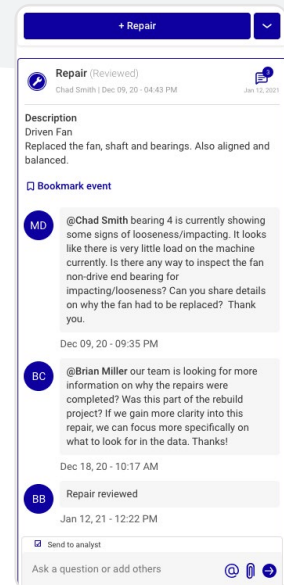

To learn more about empowering your team with Augury's Machine Health as a Service platform visit our White Paper, [Driving Machine Health Adoption Through an Empowering User Experience](#) or visit augury.com.